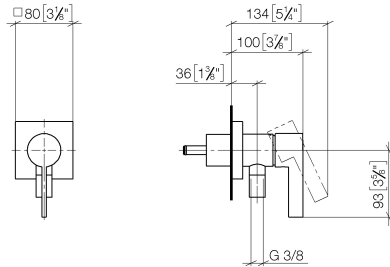

**Concealed single-lever mixer with cover plate with integrated shower connection - Chrome**

IMO

36 045 970

- cover plate 80 x 80 mm
- Intrinsic protection against back flow.**
- Article cannot be extended, please check the depth of the installation location!**
- Intrinsic protection against back flow.
- Article cannot be extended, please check the depth of the installation location!

**Required miscellaneous**

	<b>Concealed wall mounting -</b> •max. recess depth 103 mm •min. recess depth 78 mm	35 003 970 90
---	---	---------------

Concealed single-lever mixer with cover plate with integrated shower  
connection - Chrome

IMO

36 045 970  
mm [inches]

Certificates

Belgaqua\_21-025- LGA\_29569.  
27\_1.

36 045 970

### Spare parts list

No.	Item Number	Name	Quantity used	Delivery time
1	09 24 77 002 90	nut	1	2
2	90 31 11 030 00 90	pin	3	2
3	09 14 10 139 90	seal	1	2
4	09 14 10 111 90	seal	1	2
5	09 18 40 215-00	sleeve	1	10
6	09 14 10 518 90	seal	1	60
7	09 27 97 042-00	rosette	1	10
8	90 15 05 044 00 90	cartridge	1	2
9	09 24 04 266 90	nut	1	2
10	09 14 10 120 90	seal	1	2
11	09 28 30 041-00	cover	1	10
12	09 20 97 063-00	handle	1	10
13	90 31 11 063 00 90	pin	1	2
14	90 31 20 109 00 90	plug	1	2
15	09 23 01 131 90	back-flow preventer	1	2
16	09 14 10 213 90	seal	1	2
17	09 24 03 281-00	nipple	1	10
18	90 21 02 069 00-00	cover	1	10