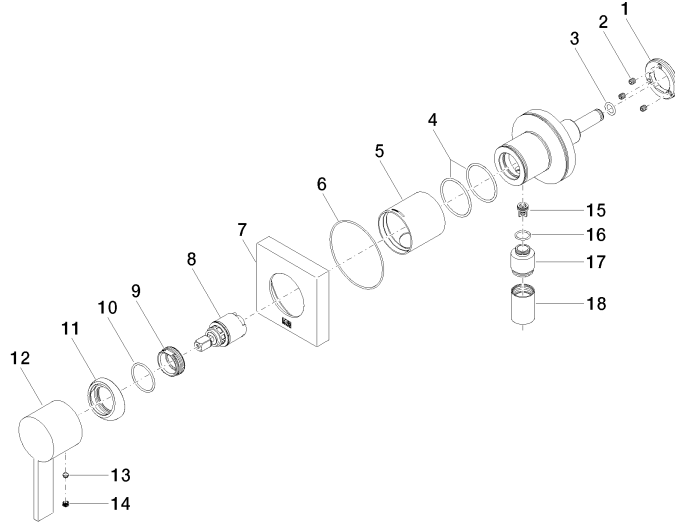

**Concealed single-lever mixer with cover plate with integrated shower connection - Chrome**

IMO

36 045 970

- cover plate 80 x 80 mm
- Intrinsic protection against back flow.**
- Article cannot be extended, please check the depth of the installation location!**
- Intrinsic protection against back flow.
- Article cannot be extended, please check the depth of the installation location!

**Required miscellaneous**

	<b>Concealed wall mounting -</b> •max. recess depth 103 mm •min. recess depth 78 mm	35 003 970 90
---	---	---------------

Concealed single-lever mixer with cover plate with integrated shower  
connection - Chrome

IMO

36 045 970  
mm [inches]

Certificates

Belgaqua\_21-025- LGA\_29569.  
27\_1.

36 045 970

### Spare parts list

No.	Item Number	Name	Quantity used	Delivery time
1	09 24 77 002 90	nut	1	2
2	90 31 11 030 00 90	pin	3	2
3	09 14 10 139 90	seal	1	2
4	09 14 10 111 90	seal	1	2
5	09 18 40 215-00	sleeve	1	10
6	09 14 10 518 90	seal	1	60
7	09 27 97 042-00	rosette	1	10
8	90 15 05 044 00 90	cartridge	1	2
9	09 24 04 266 90	nut	1	2
10	09 14 10 120 90	seal	1	2
11	09 28 30 041-00	cover	1	10
12	09 20 97 063-00	handle	1	10
13	90 31 11 063 00 90	pin	1	2
14	90 31 20 109 00 90	plug	1	2
15	09 23 01 131 90	back-flow preventer	1	2
16	09 14 10 213 90	seal	1	2
17	09 24 03 281-00	nipple	1	10
18	90 21 02 069 00-00	cover	1	10